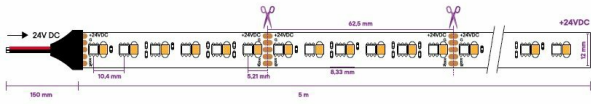

Plan

FILE UPDATED ON 17/01/2023