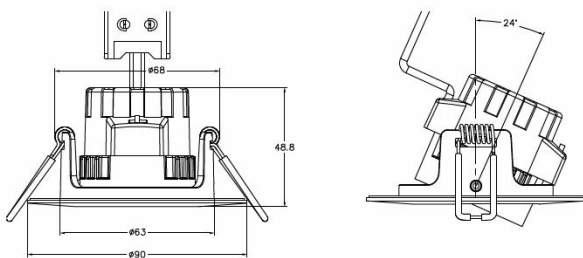

Liefe time

L70 à 25°	25 000 h

Supplementary data

Warranty period	2 years
Light beam spread	38°
Tiltable	Yes (30°)
Connection type	Bornier avec repiquage
Linked products	• BL01065410 - SPOT DIAM80-6W

Plan

FILE UPDATED ON 07/03/2023