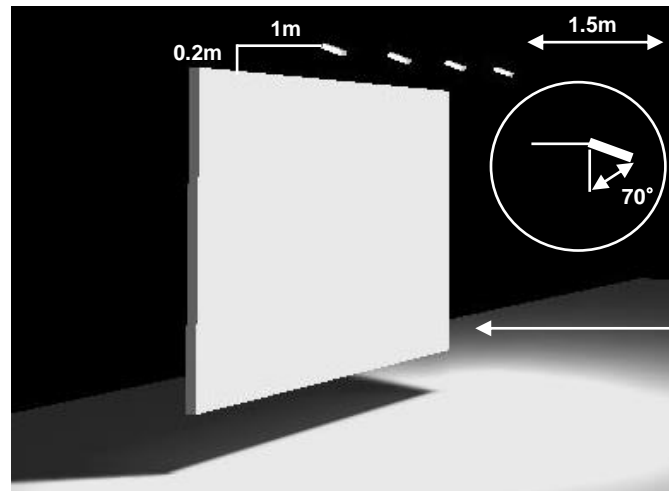

LED FLOOD LIGHT

TOP LED
NORDIC

50° x 80° Excellent Uniformity	230VAC (220~240VAC) input	0.8kg Lower weight	CE/RoHS	3Years Warranty	IP66
--	-------------------------------------	------------------------------	----------------	---------------------------	-------------

Model (Model No.)	Input Vol.	Power Con.	CCT	Beam angle	CRI	Lum. Flux	Lum. Efficacy	Packaging
50291002	230VAC	30W	6500K	50x80°	Ra80	2700 lm	90 lm/W	10pcs in one box

Operating Temp. : -20°C ~ +40°C

Simulation Report

◆ Simulation Condition

- Board size : 3m (H) x 6m(W)
- Flood Light No. : 4pcs (1.5m distance between Flood Lights)

Model	Beam Angle	E min	E max	E avg	Uo (E min / E avg)
50291002	50 x 80°	73 lx	532 lx	272 lx	0.267