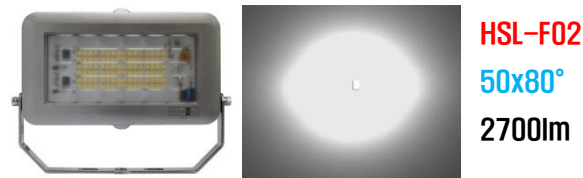

LED FLOOD LIGHT

TOP LED
NORDIC

50° x 80° Excellent Uniformity	230VAC (220~240VAC) input	0.8kg Lower weight	CE/RoHS	3Years Warranty	IP66
--	-------------------------------------	------------------------------	----------------	---------------------------	-------------

Model (Model No.)	Input Vol.	Power Con.	CCT	Beam angle	CRI	Lum. Flux	Lum. Efficacy	Packaging
50291002	230VAC	30W	6500K	50x80°	Ra80	2700 lm	90 lm/W	10pcs in one box

Operating Temp. : -20°C ~ +40°C

Simulation Report

◆ Simulation Condition

- Board size : 3m (H) x 6m(W)
- Flood Light No. : 4pcs (1.5m distance between Flood Lights)

Model	Beam Angle	E min	E max	E avg	Uo (E min / E avg)
50291002	50 x 80°	73 lx	532 lx	272 lx	0.267