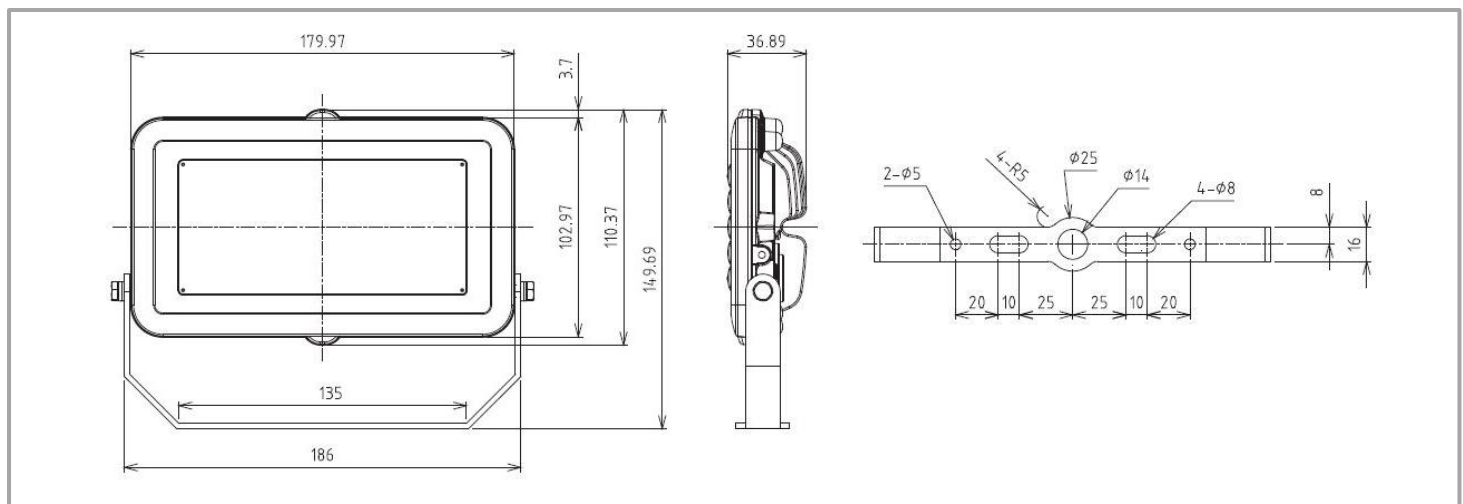

LED FLOOD LIGHT

TOP LED
NORDIC

50° x 80° Excellent Uniformity	230VAC (220~240VAC) input	0.8kg Lower weight	CE/RoHS	3Years Warranty	IP66
--	-------------------------------------	------------------------------	----------------	---------------------------	-------------

Model (Model No.)	Input Vol.	Power Con.	CCT	Beam angle	CRI	Lum. Flux	Lum. Efficacy	Packaging
50291002	230VAC	30W	6500K	50x80°	Ra80	2700 lm	90 lm/W	10pcs in one box

Operating Temp. : -20°C ~ +40°C

Simulation Report

◆ Simulation Condition

- Board size : 3m (H) x 6m(W)
- Flood Light No. : 4pcs (1.5m distance between Flood Lights)

Model	Beam Angle	E min	E max	E avg	Uo (E min / E avg)
50291002	50 x 80°	73 lx	532 lx	272 lx	0.267