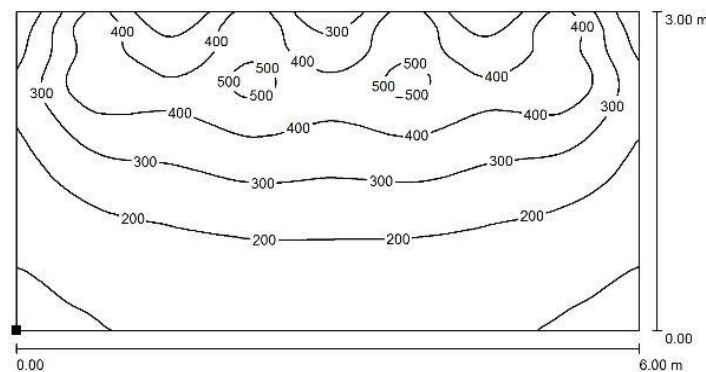

LED FLOOD LIGHT

TOP LED
NORDIC

50° x 80° Excellent Uniformity	230VAC (220~240VAC) input	0.8kg Lower weight	CE/RoHS	3Years Warranty	IP66
--	-------------------------------------	------------------------------	----------------	---------------------------	-------------

Model (Model No.)	Input Vol.	Power Con.	CCT	Beam angle	CRI	Lum. Flux	Lum. Efficacy	Packaging
50291002	230VAC	30W	6500K	50x80°	Ra80	2700 lm	90 lm/W	10pcs in one box

Operating Temp. : -20°C ~ +40°C

Simulation Report

◆ Simulation Condition

- Board size : 3m (H) x 6m(W)
- Flood Light No. : 4pcs (1.5m distance between Flood Lights)

Model	Beam Angle	E min	E max	E avg	Uo (E min / E avg)
50291002	50 x 80°	73 lx	532 lx	272 lx	0.267