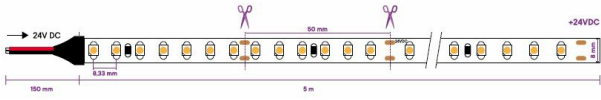

Plan

FILE UPDATED ON 10/01/2023