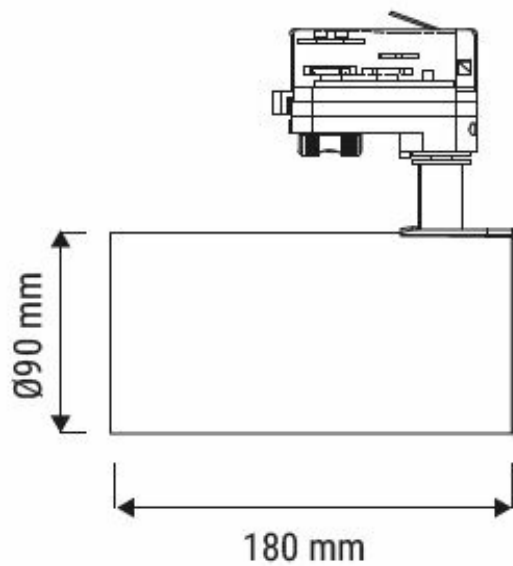

RÉFÉRENCE	DÉSIGNATION
005379	VOLET BLANC 7W
005380	VOLET NOIR 7W
005381	VOLET BLANC 15W
005382	VOLET NOIR 15W
005383	VOLET BLANC 30W
005384	VOLET NOIR 30W

Atmosphere