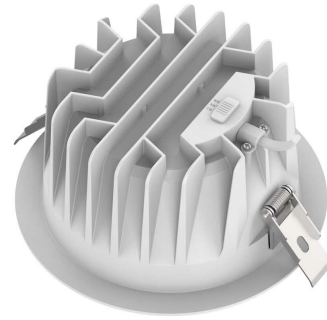

FILE UPDATED ON 08/03/2023