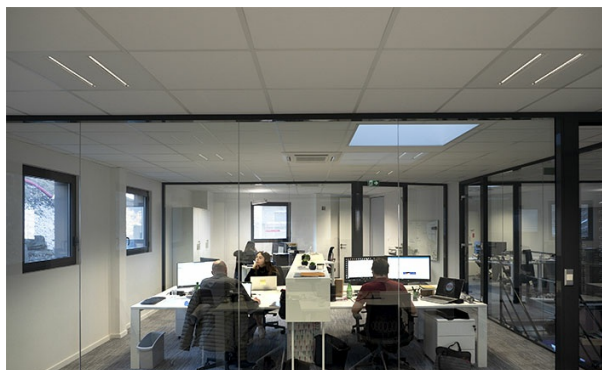

Light distribution

LUMINANCE MOYENNE	LUMINANCE MAX	DIAMÈTRE	
884 lx	1727 lx	Ø 1,08 m	1 m
221 lx	431 lx	Ø 3,06 m	2 m
98 lx	191 lx	Ø 5,94 m	3 m
35 lx	69 lx	Ø 9,9 m	5 m

Luminance (lx) - Diamètre du cône (Ø cm) - Distance (m)

Atmosphere