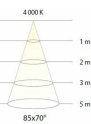

Photometric data

Color temperatures	4000K
UGR	<16
Light source type	SMD
Including the light source	Yes
SDCM	SDCM<3
IRC	>80
Safety group (EN62778)	RG0
Luminous flux (lm)	3480lm (4000K)
ULOR	-

Technical data

Dimensions (mm)	595 x 595 x 26
Weight (kg)	2.82
Recessed depth under BA13 (mm)	40
Cable length	0
Product color	White
IK Code	IK06
Incandescent wire test	650°C
IP Code	IP20
Use temperature range	-20... +45°
Body material	Aluminium - PC
Diffuser material	PC
Driver included	Yes
Recoverable	Insulation material except driver

Liefe time

L80B10 à 25°	50 000 h
--------------	----------

Supplementary data

Warranty period	5 years
Light beam spread	85°
Tiltable	No
Connection type	Bornier avec repiquage

Light distribution

LUMINANCE MOYENNE	LUMINANCE MAX	DIAMÈTRE	
884 lx	1727 lx	Ø 1,08 m	1 m
221 lx	431 lx	Ø 3,06 m	2 m
98 lx	191 lx	Ø 5,94 m	3 m
35 lx	69 lx	Ø 9,9 m	5 m

Luminance (lx) - Diamètre du cône (Ø cm) - Distance (m)

Atmosphere

Other