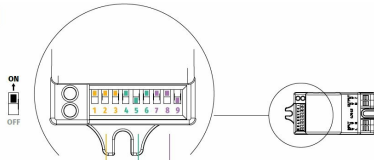

Accessories

Réglage usine / factory settings