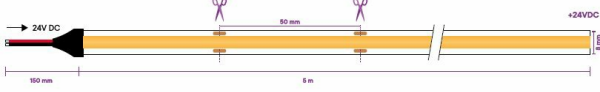

Plan

FILE UPDATED ON 04/04/2023