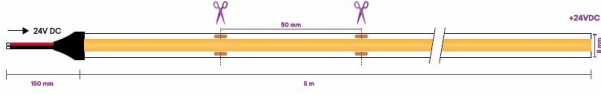

Plan

FILE UPDATED ON 04/04/2023