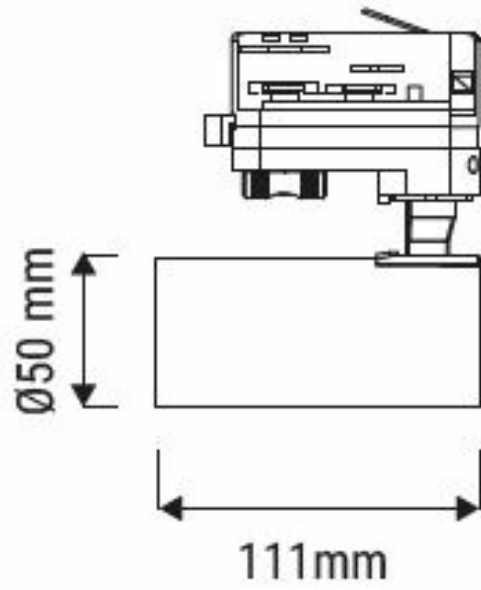

Technical data

| | |
|--------------------------------|---------------|
| Dimensions (mm) | 124 x 50 x 50 |
| Weight (kg) | 0.38 |
| Recessed depth under BA13 (mm) | - |
| Cable length | - |
| Product color | White |
| IK Code | IK08 |
| Incandescent wire test | 650°C |
| IP Code | IP20 |
| Use temperature range | -20... +40° |
| Body material | Aluminium |
| Diffuser material | PC |
| Driver included | Yes |
| Recoverable | Non concerné |

Liefe time

| | |
|-----------|----------|
| L70 à 25° | 50 000 h |
|-----------|----------|

Supplementary data

| | |
|-------------------|---|
| Warranty period | 3 years |
| Light beam spread | 38° |
| Tiltable | Yes (350°) |
| Connection type | Adaptor 4 wires track light |
| Linked products | <ul style="list-style-type: none">• TR07070002 - BURST CCT WHITE SHUTTER 7W |