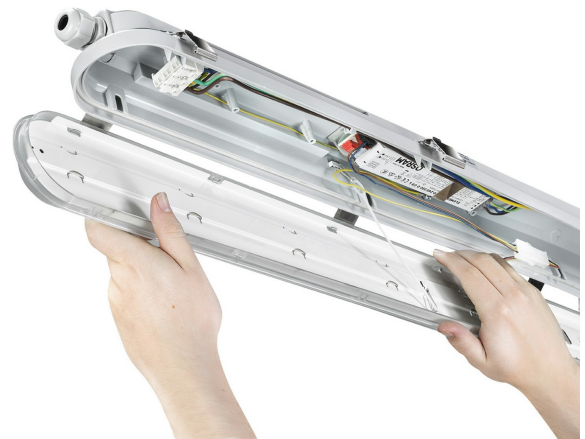

WATERPROOF LED

ETANCHE TECH DALI 150-42W-4000K

BL11426511

INDOOR > Triproof

Waterproof removable plate LED strip, 5-year warranty, Osram DALI version power supply, quick connectors that can be plugged in without tools, through and 850°.

Liefe time

L80 à 25°	50 000 h
-----------	----------

Supplementary data

Warranty period	5 years
Light beam spread	115°
Tiltable	No
Connection type	Connecteur rapide avec repiquage

FILE UPDATED ON 27/01/2023