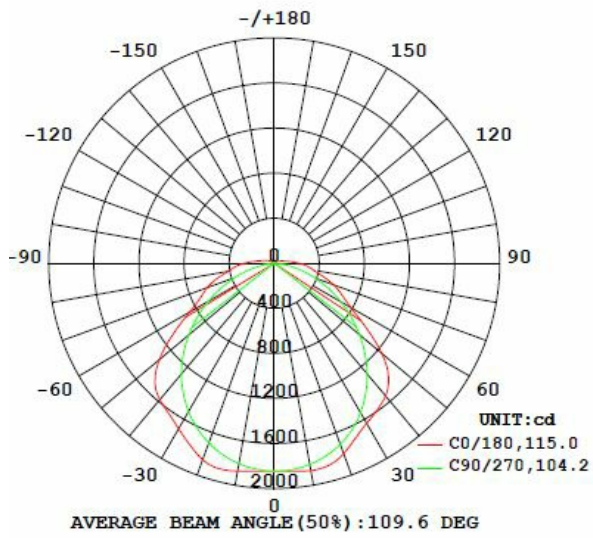

Electric data

Total power (W)	42
Rated voltage (V)	230V
Distorsion harmonique	<17%
Power factor	>0.9
Network frequencies	50Hz
Electric class	I
Dimmable	Dali

Photometric data

Color temperatures	4000K
Light source type	SMD
Including the light source	Yes
SDCM	SDCM>4
IRC	>80
Safety group (EN62778)	RG0
Luminous flux (lm)	6200lm (4000K)
ULOR	-

FILE UPDATED ON 27/01/2023

Technical data

Dimensions (mm)	1520 x 85 x 80
Weight (kg)	1.92
Recessed depth under BA13 (mm)	-
Cable length	-
Product color	Grey
IK Code	IK10
Incandescent wire test	850°C
IP Code	IP66
Use temperature range	-20... +50°
Body material	PC
Diffuser material	PC
Driver included	Yes
Recoverable	Non recouvrable

Liefe time

L80 à 25°	50 000 h
-----------	----------

Supplementary data

Warranty period	5 years
Light beam spread	115°
Tiltable	No
Connection type	Connecteur rapide avec repiquage

FILE UPDATED ON 27/01/2023