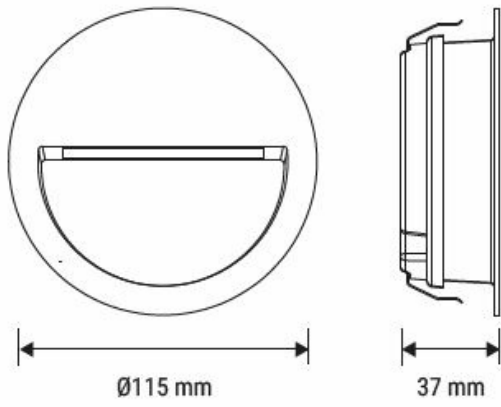

Photometric data

Color temperatures	3000K
Light source type	SMD
Including the light source	Yes
SDCM	SDCM>4
IRC	>80
Safety group (EN62778)	RG0
Luminous flux (lm)	220lm (3000K)
ULOR	-

Technical data

Diameter (mm)	115
Height (mm)	37
Recessed diameter (mm)	109
Weight (kg)	0.32
Recessed depth under BA13 (mm)	-
Cable length	-
Product color	Dark gray
IK Code	IK08
Incandescent wire test	650°C
IP Code	IP65
Use temperature range	-25... +45°
Body material	Aluminium
Diffuser material	PC
Driver included	Yes

Liefe time

L80 à 25°	35 000 h
-----------	----------

Supplementary data

Warranty period	5 years
Light beam spread	60°
Tiltable	No
Connection type	Bornier avec repiquage

Plan

Accessories