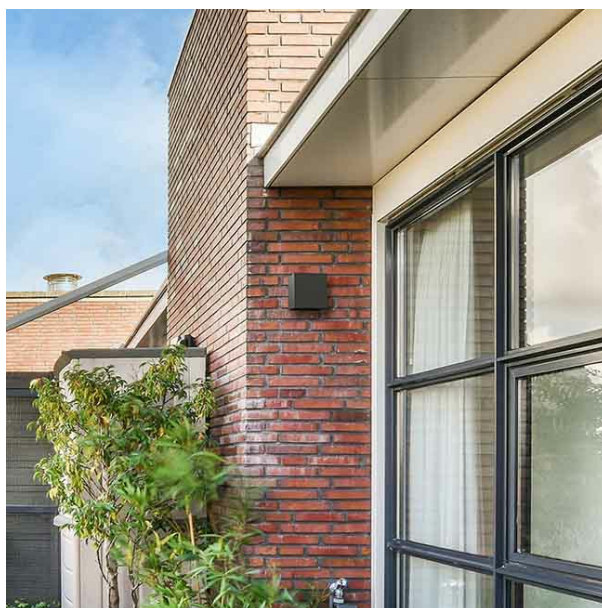

Liefe time

L70 à 25°	50 000 h

Supplementary data

Warranty period	3 years
Light beam spread	115°
Tiltable	No
Connection type	Connector on the product
Linked products	• BL16106501 - ORIENT 180-10W-IP54-3000K • BL16206501 - HORIZON 2 -2x6.5W-IP65-3K • BL16206503 - HORIZON 1-10W-IP65-3K • BL05102002 - BIM APP 10W-3K-U&D-IP65-G • BL05102001 - BIM APP 10W-3K-U&D-IP65-B

Plan

Atmosphere

FILE UPDATED ON 01/02/2023