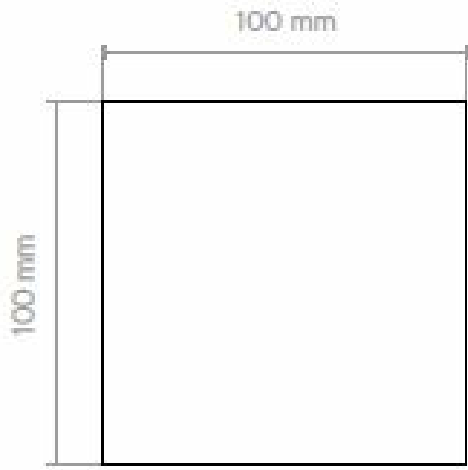

FILE UPDATED ON 01/02/2023