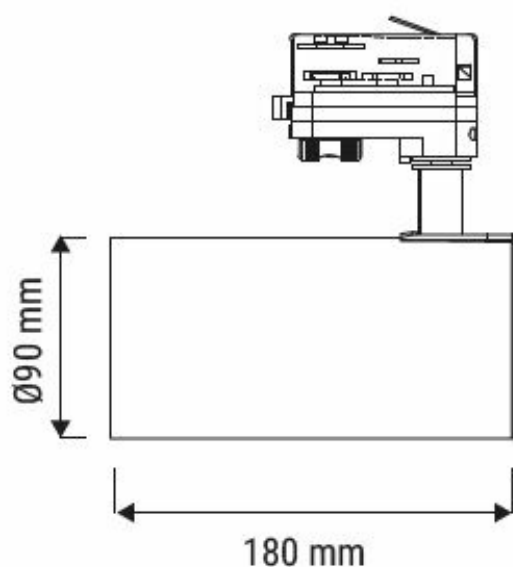

Liefe time

L70 à 25°	50 000 h

Supplementary data

Warranty period	3 years
Light beam spread	38°
Tiltable	Yes (350°)
Connection type	Adaptor 4 wires track light
Linked products	TR07300002 - BURST CCT WHITE SHUTTER 30W

Plan

Accessories

RÉFÉRENCE	DÉSIGNATION
005379	VOLET BLANC 7W
005380	VOLET NOIR 7W
005381	VOLET BLANC 15W
005382	VOLET NOIR 15W
005383	VOLET BLANC 30W
005384	VOLET NOIR 30W

FILE UPDATED ON 23/02/2023