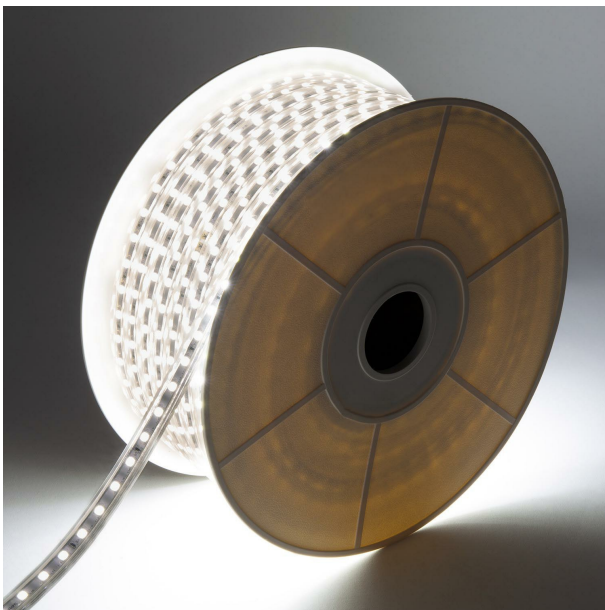

Supplementary data

Warranty period	2 years
Light beam spread	120°
Tiltable	No
Connection type	male FR plug
Linked products	• BL21000001 - RIBBON-KIT ALI 0.5M+PLUG 230V • BL21000002 - RIBBON-KIT ALIM 2M+PLUG 230V • BL21000003 - RIBBON ACC. SIMPLE CONNECTION • BL21000004 - RIBBON END CAP-tip x6 pieces • BL21000005 - RIBBON CON. OF JUNCTIONL x6 • BL21000006 - FIXING CLIP TAPE x10 • BL21000007 - L-CONNECTOR TAPE • BL21000008 - TAPE CONNECTOR TEE • BL21000009 - PROFILE TAPE 2M-U • BL21000010 - CABLE CLAMP TAPE

Other

FILE UPDATED ON 05/04/2023