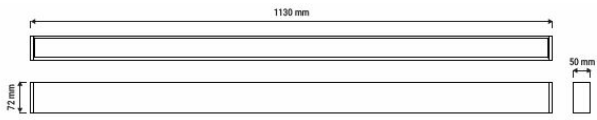

Plan

Accessories

Atmosphere

Atmosphere

Atmosphere

Atmosphere