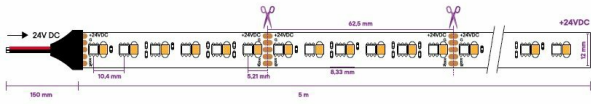

Electric data

Total power (W)	23
Rated voltage (V)	24Vdc
Distorsion harmonique	-
Power factor	>0.95
Network frequencies	0Hz
Electric class	III
Dimmable	Triac , Dali , 1-10V

Photometric data

Color temperatures	3000K / RGB
Light source type	SMD
Including the light source	Yes
SDCM	SDCM>6
IRC	>90
Safety group (EN62778)	RG1
Luminous flux (lm)	1200lm (3000K)
ULOR	-

FILE UPDATED ON 26/10/2022

Technical data

Weight (kg)	0.04
Recessed depth under BA13 (mm)	-
Cable length	-
Product color	-
IK Code	IK02
Incandescent wire test	650°C
IP Code	IP65
Use temperature range	-25... +45°
Body material	-
Diffuser material	-
Driver included	No

Liefe time

L70 à 25°	50 000 h
-----------	----------

Supplementary data

Warranty period	5 years
Light beam spread	120°
Tiltable	No
Connection type	Fil à connecter

FILE UPDATED ON 26/10/2022

Plan

FILE UPDATED ON 26/10/2022