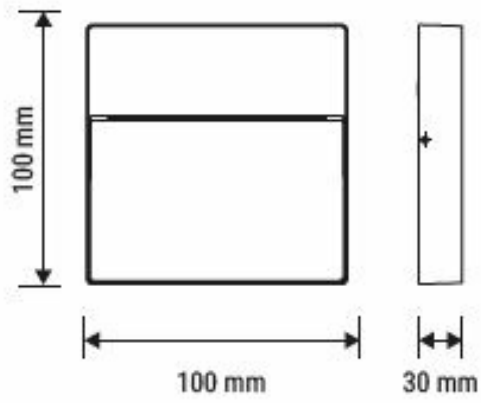

Plan

Other

FILE UPDATED ON 15/03/2023