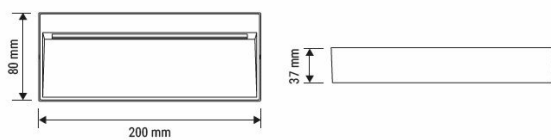

Plan

Other

FILE UPDATED ON 27/01/2023