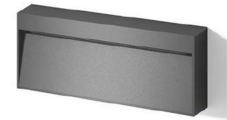

# WALL RECT SURF -8W-IP65-3000K-GRIS FONCE

PL16046506

**OUTDOOR** > Outdoor Wall Light

Rectangular surface-mounted aluminum wall light for outdoor  
beaconing.