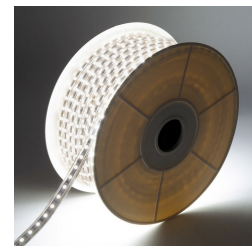

LEDSTRIP 230V-1M-6W/M-4000K

BL21066503

[OUTDOOR](#) > LED Strip

[LED STRIP](#) > LED Strip

Outdoor construction site led strip, 50 meter reel, 2835 led with high luminous efficiency. Copper main conductor. 230V power supply to be ordered separately.

Photometric data

Color temperatures	4000K
Light source type	SMD
Including the light source	Yes
SDCM	SDCM>6
IRC	>80
Safety group (EN62778)	RG1
Luminous flux (lm)	590lm (4000K)
ULOR	-

Technical data

Dimensions (mm)	1000 x 14 x 7
Weight (kg)	0.11
Recessed depth under BA13 (mm)	-
Cable length	-
Product color	-
IK Code	IK06
Incandescent wire test	650°C
IP Code	IP65
Use temperature range	-20... +45°
Body material	PVC
Diffuser material	-
Driver included	No

- BL21000001 - RIBBON-KIT ALI 0.5M+PLUG 230V
- BL21000002 - RIBBON-KIT ALIM 2M+PLUG 230V
- BL21000003 - RIBBON ACC. SIMPLE CONNECTION
- BL21000004 - RIBBON END CAP-tip x6 pieces
- BL21000005 - RIBBON CON. OF JUNCTIONL x6
- BL21000006 - FIXING CLIP TAPE x10
- BL21000007 - L-CONNECTOR TAPE
- BL21000008 - TAPE CONNECTOR TEE
- BL21000009 - PROFILE TAPE 2M-U
- BL21000010 - CABLE CLAMP TAPE