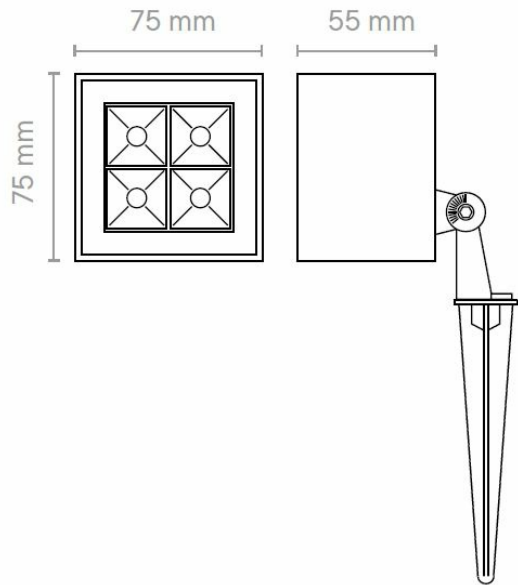

Dimensions (mm)	75 x 75 x 55
Weight (kg)	0.84
Recessed depth under BA13 (mm)	-
Cable length	20 cm
Product color	Dark gray
IK Code	IK07
Incandescent wire test	650°C
IP Code	IP65
Use temperature range	-20... +40°
Body material	Aluminium
Diffuser material	Verre trempé
Driver included	Yes

Liefe time

L70 à 25°	50 000 h
-----------	----------

Supplementary data

Warranty period	5 years
Light beam spread	30°
Tiltable	Yes (120°)

Plan

Other

Other

Other