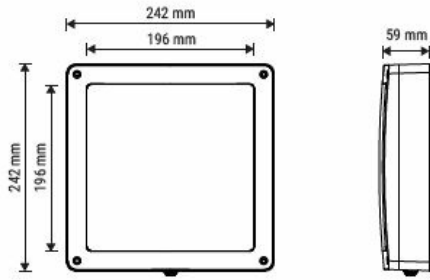

Plan

Atmosphere

Other

FILE UPDATED ON 06/12/2022