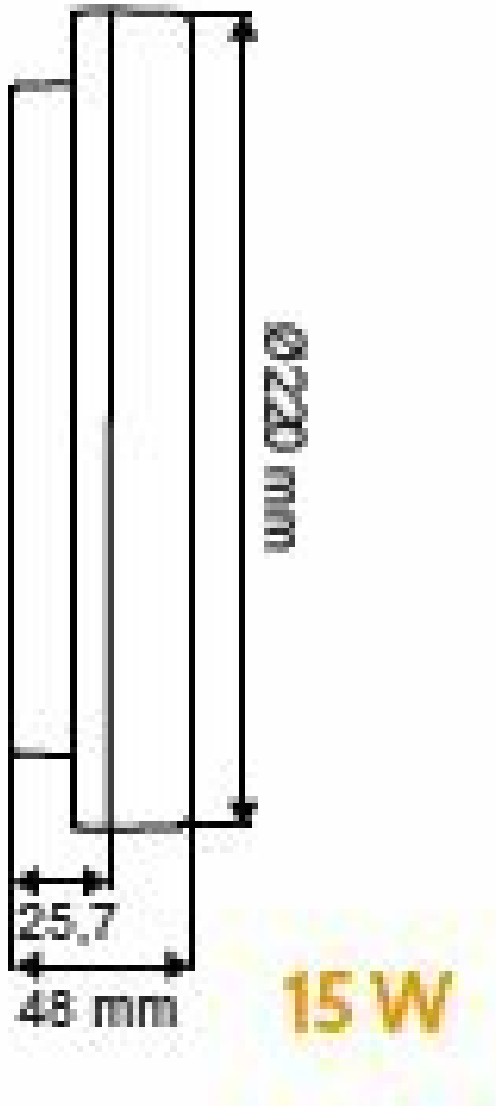

FILE UPDATED ON 27/01/2023