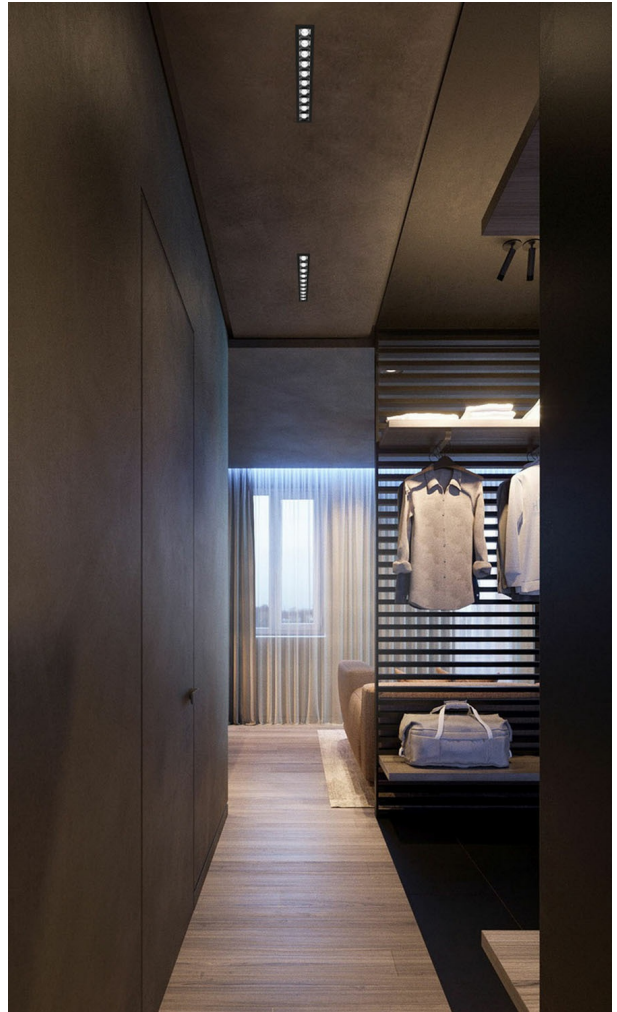

Atmosphere