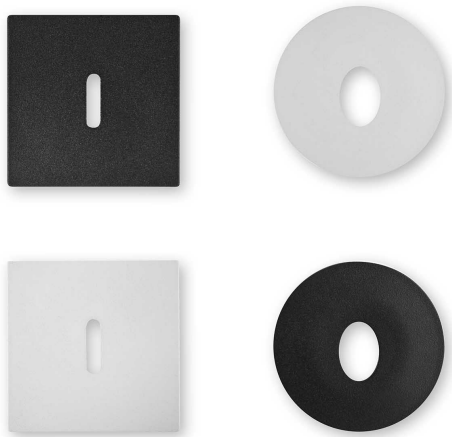

Supplementary data

Warranty period	5 years
Light beam spread	60°
Tiltable	No
Connection type	Fil à connecter
Linked products	• BL16000001 - EYE-ACC-ROUND-WHITE • BL16000002 - EYE-ACC-ROUND BLACK • BL16000003 - EYE-ACC-SQUARE-WHITE • BL16000004 - EYE-ACC-SQUARE-BLACK

Accessories

FILE UPDATED ON 12/04/2023