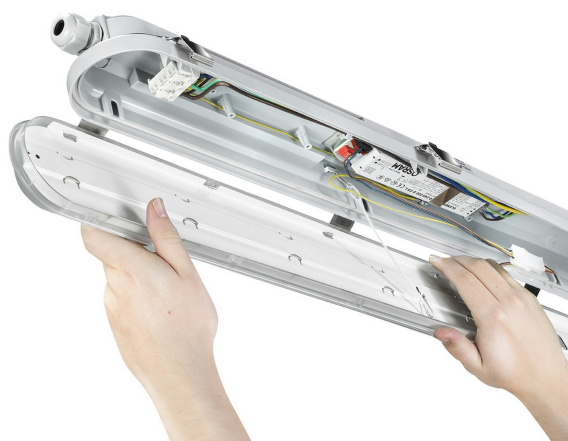

WATERPROOF LED

ETANCHE TECH DALI 120-36W-4000K

BL11366512

INDOOR > Triproof

Waterproof led strip, removable plate, 5-year warranty, DALI power supply, quick connectors without tools, through and 850°.

Application domain

FILE UPDATED ON 30/01/2023

Liefe time

L80 à 25°

50 000 h

Supplementary data

Warranty period	5 years
Light beam spread	115°
Tilttable	No
Connection type	Connecteur rapide avec repiquage

Photometric curves

Other