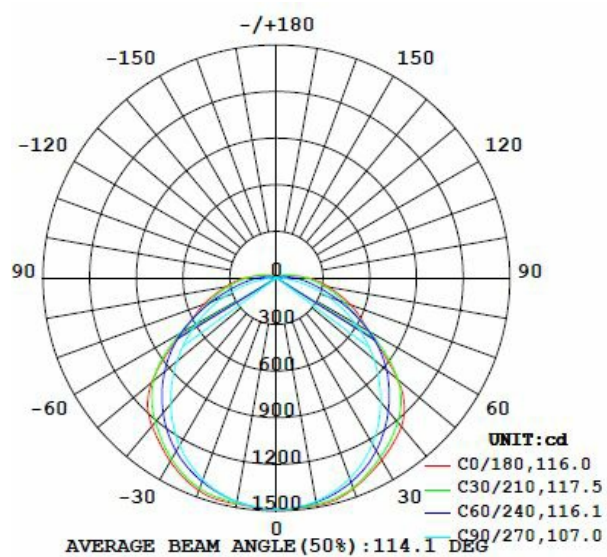

FILE UPDATED ON 30/01/2023

Photometric data

Color temperatures	4000K
Light source type	SMD
Including the light source	Yes
SDCM	SDCM>4
IRC	>80
Safety group (EN62778)	RG0
Luminous flux (lm)	4800lm (4000K)
ULOR	-

Technical data

Dimensions (mm)	1200 x 85 x 80
Weight (kg)	1.6
Recessed depth under BA13 (mm)	-
Cable length	-
Product color	Grey
IK Code	IK10
Incandescent wire test	850°C
IP Code	IP66
Use temperature range	-20... +50°
Body material	PC
Diffuser material	PC
Driver included	Yes
Recoverable	Non concerné

FILE UPDATED ON 30/01/2023

Liefe time

L80 à 25°

50 000 h

Supplementary data

Warranty period	5 years
Light beam spread	115°
Tilttable	No
Connection type	Connecteur rapide avec repiquage

Photometric curves

Other