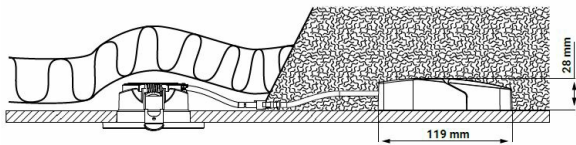

Technical data

Diameter (mm)	90
Height (mm)	40
Recessed diameter (mm)	Min. : 68 Max. : 74
Weight (kg)	0.24
Recessed depth under BA13 (mm)	30
Cable length	-
Product color	White
IK Code	IK06
Incandescent wire test	650°C
IP Code	IP65 facade
Use temperature range	-20... +45°
Body material	Aluminium
Diffuser material	PC
Driver included	Yes
Recoverable	Tout isolant

Liefe time

L80 à 25°	50 000 h
-----------	----------

Supplementary data

Warranty period	5 years
Light beam spread	60°
Tiltable	Yes (30°)
Connection type	Connecteur rapide avec repiquage

Plan

Accessories

Other