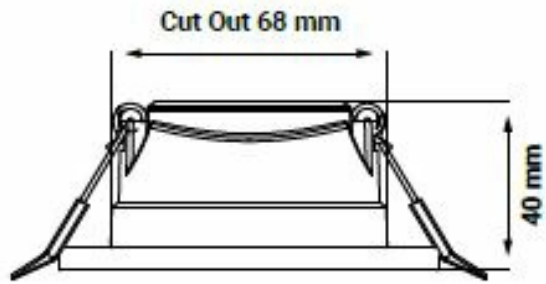

Technical data

Diameter (mm)	90
Height (mm)	40
Recessed diameter (mm)	Min. : 68 Max. : 74
Weight (kg)	0.24
Recessed depth under BA13 (mm)	30
Cable length	-
Product color	White
IK Code	IK06
Incandescent wire test	650°C
IP Code	IP65 facade
Use temperature range	-20... +45°
Body material	Aluminium
Diffuser material	PC
Driver included	Yes
Recoverable	Tout isolant

Liefe time

L80 à 25°	50 000 h
-----------	----------

Supplementary data

Warranty period	5 years
Light beam spread	60°
Tiltable	Yes (30°)
Connection type	Connecteur rapide avec repiquage

Plan

Accessories

Other