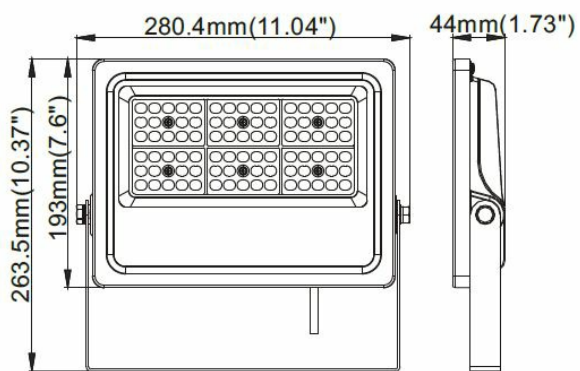

Supplementary data

Warranty period	5 years
Light beam spread	120° X 65°
Tiltable	No
Linked products	TR08006501 - CONNECTOR IP65

Plan