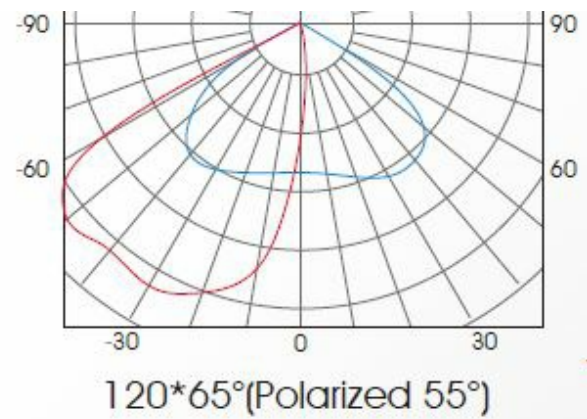

Photometric data

Color temperatures	3000K
Light source type	SMD
Including the light source	Yes
SDCM	SDCM>4
IRC	>80
Safety group (EN62778)	RG1
Luminous flux (lm)	5600lm (3000K)
ULOR	-

Technical data

Dimensions (mm)	280 x 44 x 193
Weight (kg)	1.74
Recessed depth under BA13 (mm)	-
Cable length	100 cm
Product color	Gray RAL 7035
IK Code	IK06
Incandescent wire test	650°C
IP Code	IP65
Use temperature range	-25... +40°
Body material	Aluminium
Diffuser material	Verre trempé
Driver included	Yes

Liefe time

L80 à 25°	50 000 h
-----------	----------

Supplementary data

Warranty period	5 years
Light beam spread	120° X 65°
Tiltable	No
Linked products	<ul style="list-style-type: none">TR08006501 - CONNECTOR IP65

Plan

Photometric curves

Other

Other