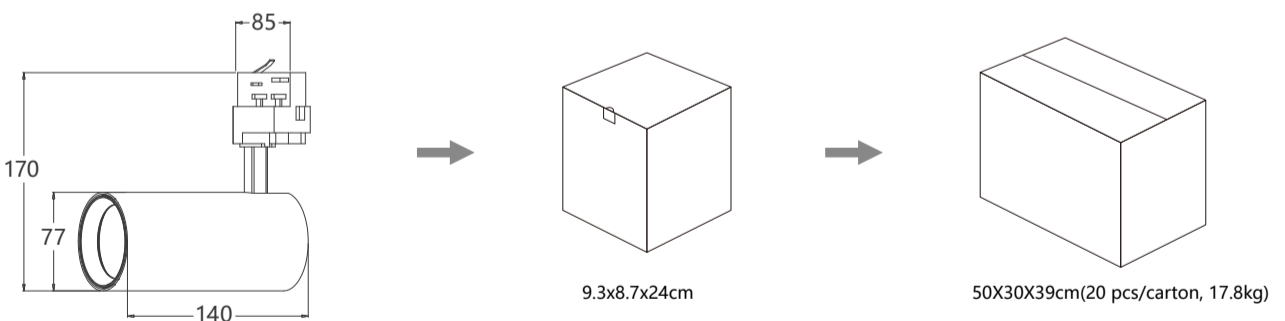

Track light 20W TL20WEI77

Dimmable

Single color dimmable TRIAC/0-10V/DALI 1800-3000K dim to warm TRIAC/0-10v

Datasheet

Part No.	COB brand	CCT	Output			Beam angle
			CRI80	CRI90	CRI96	
TL20WEI77E	GOSUN	2700K-7000K single color	2100-2200lm	1900-2000lm	1700-1800lm	Reflector 30°/40°/60° Lens 15°/24°/36°/60°
TL20WEI77S			2300-2400lm	2000-2100lm	1800-2000lm	
TL20WEI77C	CITIZEN1204		2300-2400lm	2000-2100lm	1800-2000lm	
TL20WEI77TP	TYANSHINE	3000k/4000k/5700k	no	1300-1600lm	no	

Packing

Installation Instruction Warning: Make sure that the power on the track rail is off before installation.

1. Fix the track rails on the suspended ceiling
2. Make the power adaptor set to OFF
3. Embed the track light on the track rails
4. Turn the handle 90° degrees according the direction as shown in the left picture, make sure the adaptor be locked in the track rails