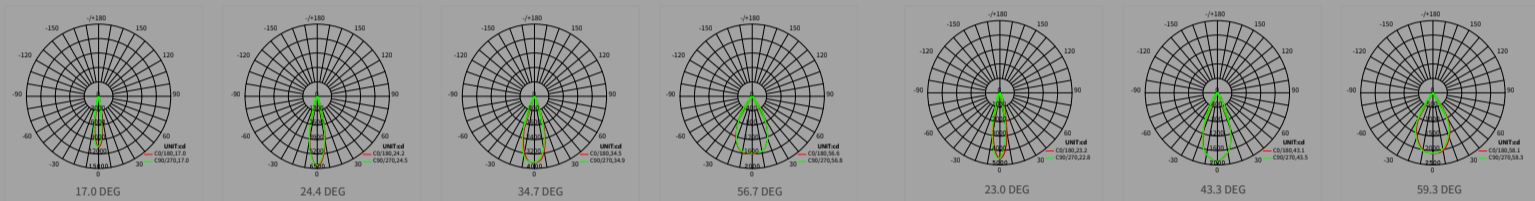

Track light 20W TL20WEI77

Dimmable

Single color dimmable TRIAC/0-10V/DALI 1800-3000K dim to warm TRIAC/0-10v

Datasheet

Part No.	COB brand	CCT	Output			Beam angle
			CRI80	CRI90	CRI96	
TL20WEI77E	GOSUN	2700K-7000K single color	2100-2200lm	1900-2000lm	1700-1800lm	Reflector 30°/40°/60° Lens 15°/24°/36°/60°
TL20WEI77S			2300-2400lm	2000-2100lm	1800-2000lm	
TL20WEI77C	CITIZEN1204		2300-2400lm	2000-2100lm	1800-2000lm	
TL20WEI77TP	TYANSHINE	3000k/4000k/5700k	no	1300-1600lm	no	