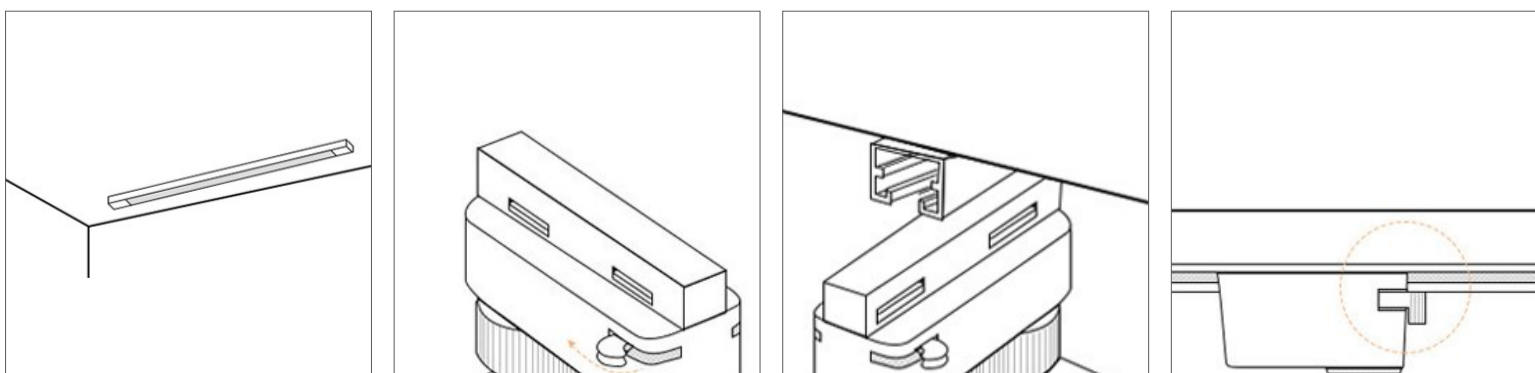

Track light 20W TL20WEI77

Dimmable

Single color dimmable TRIAC/0-10V/DALI 1800-3000K dim to warm TRIAC/0-10v

Datasheet

Part No.	COB brand	CCT	Output			Beam angle
			CRI80	CRI90	CRI96	
TL20WEI77E	GOSUN	2700K-7000K single color	2100-2200lm	1900-2000lm	1700-1800lm	Reflector 30°/40°/60° Lens 15°/24°/36°/60°
TL20WEI77S			2300-2400lm	2000-2100lm	1800-2000lm	
TL20WEI77C	CITIZEN1204		2300-2400lm	2000-2100lm	1800-2000lm	
TL20WEI77TP	TYANSHINE	3000k/4000k/5700k	no	1300-1600lm	no	

Packing

Installation Instruction Warning: Make sure that the power on the track rail is off before installation.

1. Fix the track rails on the suspended ceiling
2. Make the power adaptor set to OFF
3. Embed the track light on the track rails
4. Turn the handle 90° degrees according the direction as shown in the left picture, make sure the adaptor be locked in the track rails